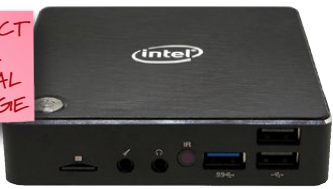

\$1,299 SV602

16GB DDR4 240 GB SSD +1TB HDD 1 YEAR Australia wide onsite warranty

DEDICATED GRAPHICS

LEADER Visionary 958 Desktop

- * Intel® Core™ i7-9700F Processor
- * 2GB Nvidia GT 1030 Dedicated Graphics
- * Fully Customisable
- * Optical DVD drive
- * Windows 10 Home

\$1,799 SV958

16GB DDR4 500 GB SSD 1 YEAR Australia wide onsite warranty

Includes wired keyboard and mouse

PERFECT FOR DIGITAL SIGNAGE

Breeze Intel PC NUC SN4

- * Intel® Quad Core Processor
- * Windows 10 Professional
- * Supports Dual Display and VESA mount included
- * Full Range of Ports: VGA, HDMI, RJ45, USB