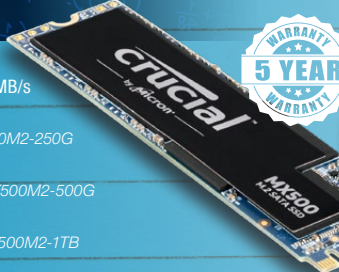

UP TO 560MB/S READ 510MB/S WRITE

CORSAIR

Corsair M65 RGB ELITE Tunable FPS Gaming Mouse
* Most advanced FPS gaming mouse yet
* State-of-the-art precision 18,000 DPI optical Sensor
* Tunable weight system

$135
MCH-M65RGB-ELITE-BK

Corsair iCUE 220T RGB Airflow Smart ATX, mATX, Mini-ITX Case
* ATX smart case with a steel grill front panel for incredibly high airflow
* Light up your PC with three included CORSAIR SP120 RGB PRO fans, each lined with eight individually addressable LEDs around the hub (24 total) technology
* Edge-to-edge tempered glass side panel